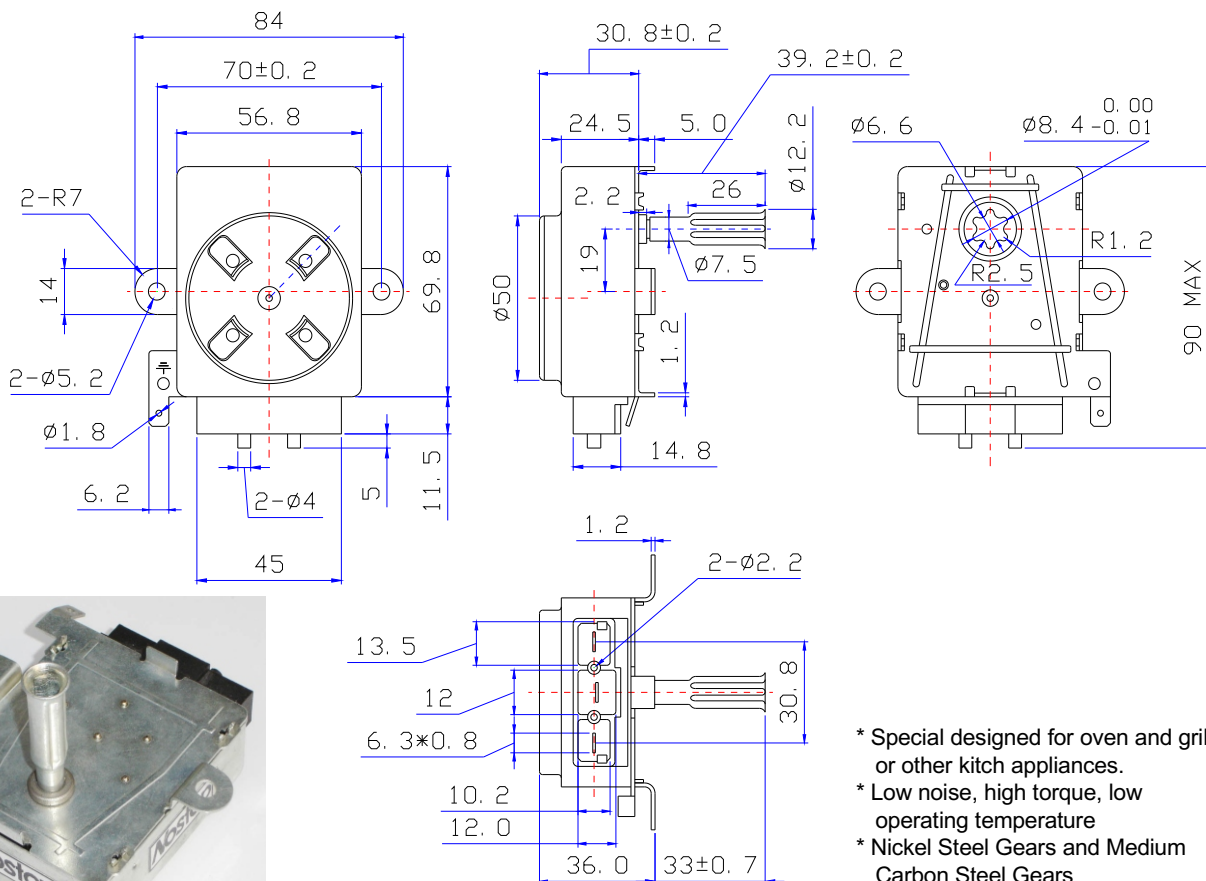

**DIMENSIONS (mm)**

- \* Special designed for oven and grill or other kitch appliances.
- \* Low noise, high torque, low operating temperature
- \* Nickel Steel Gears and Medium Carbon Steel Gears

**OTHER OPTION**